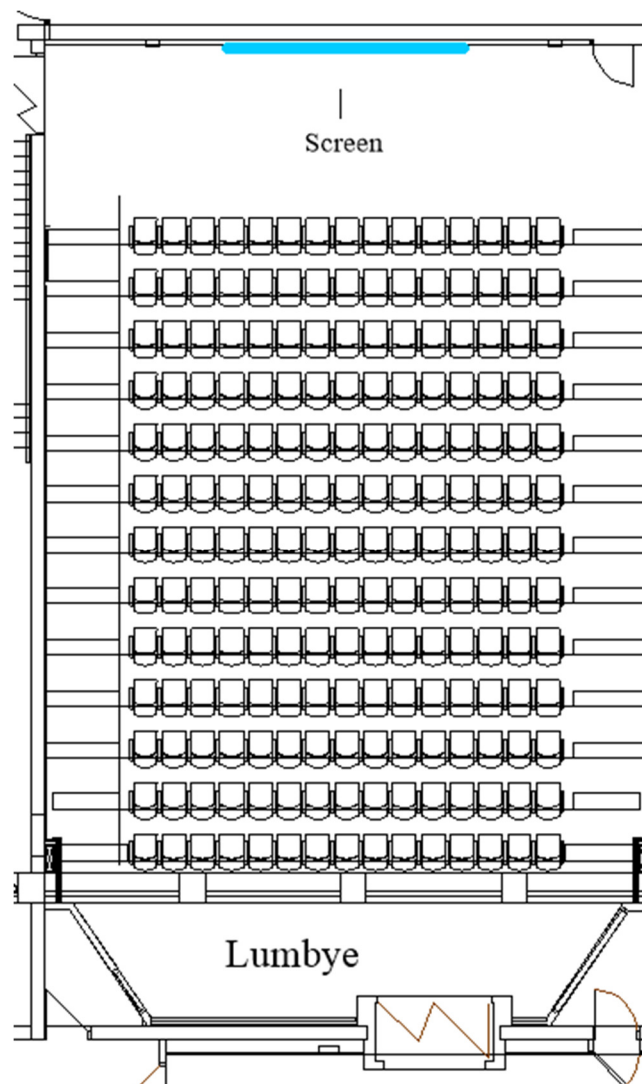

ROOM: LUMBYE

PAX: 200

SIZE of Floor: N/A m²

SIZE of Screen (Center): 4,40 x 2,48 m

TIVOLI
.....
Hotel & Congress Center

ARP-HANSEN HOTEL GROUP

Equipment:

1 x Panasonic RZ120, Resolution: 1920 x 1080, Aspect ratio:16:9 (12.000 lumen).

3 x Kramer VP728 – Scaler

1 x Analog Way – DiVentix II

1 x DiGiCo SD11 – 48 channels in / 48 channels out.

1 x Shure wireless mic

1x Meyer pa-system

1 x GrandMA II on PC

1 x Free Wifi (access code: tivolihotel)

Please contact us for further details about the technical setup in the Lumbye